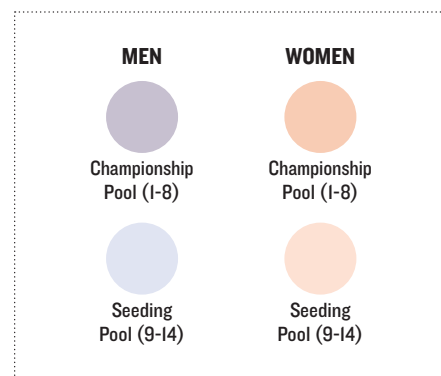

ESQUIMALT CURLING CLUB			
SHEET F	SHEET G	SHEET H	SHEET I
BC vs NO	MB vs NT	ON vs YT	AB vs NT
NL vs AB	YT vs BC	NS vs NO	AB vs NL
BC vs NU	NL vs NS	YT vs QC	ON vs BC
AB vs PE	NU vs NB	PE vs NT	NB vs NL
NO vs SK	BC vs QC	NU vs ON	PE vs MB
YT vs NU	MB vs QC	SK vs NS	QC vs NO
NT vs SK	ON vs NS	QC vs NL	SK vs YT
MB vs NL	NB vs AB	NO vs NB	PE vs MB
NT vs QC	SK vs AB	BC vs SK	NU vs ON
TIEBREAKERS IF NECESSARY			
M6 vs M3	W6 vs W3	M1 vs M6	W5 vs W4
	W1 vs W6	M5 vs M4	
W3 vs W5	M8 vs M1	W7 vs W2	W8 vs W1
W5 vs W2	M3 vs M4	M5 vs M2	M7 vs M2
W6 vs W1	M2 vs M5	M6 vs M1	W2 vs W5
M7 vs M4	W4 vs W7	W8 vs W3	M8 vs M3
TIEBREAKERS IF NECESSARY			

MEN	
POOL A	POOL B
Manitoba	Northern Ontario
Quebec	British Columbia
Alberta	Saskatchewan
New Brunswick	Ontario
Newfoundland/Labrador	Nova Scotia
Prince Edward Island	Yukon
Northwest Territories	Nunavut

WOMEN	
POOL A	POOL B
Nova Scotia	British Columbia
Manitoba	New Brunswick
Alberta	Quebec
Saskatchewan	Ontario
Prince Edward Island	Northern Ontario
Newfoundland/Labrador	Nunavut
Northwest Territories	Yukon

SEMIFINALS			FINALS		
WOMEN	Saturday, January 28	1:30 p.m.	WOMEN	Sunday, January 29	9 a.m.
MEN	Saturday, January 28	5:30 p.m.	MEN	Sunday, January 29	1:30 p.m.

SHEETS A TO E: Arena
SHEETS F TO I: Esquimalt Curling Club

TIEBREAKERS: Esquimalt Curling Club
SEMIFINALS AND FINALS: Arena