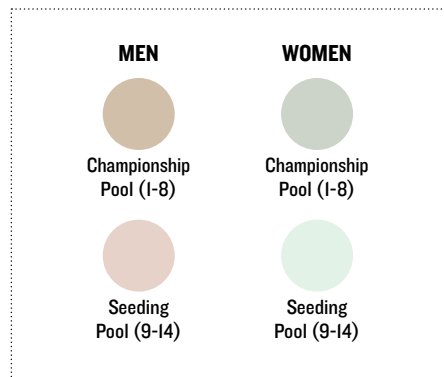

LANGLEY CURLING CENTRE		
SHEET F	SHEET G	SHEET H
QC vs NO		PE vs MBI
MBI vs NS	NT vs ON	
	AB vs NT	ON vs YT
NT vs BCI	PE vs QC	
SK vs AB		BC2 vs BCI
	QC vs PE	MB2 vs NS
	NU vs NO	SK vs NT
	AB vs YT	NB vs PE
ON vs BC2		NB vs QC
NO vs MB2	NL vs SK	
	MB vs NB	BC vs AB
NS vs NU		NL vs SK

W5 vs W2	M10 vs M14	W10 vs W14
W13 vs W9	W3 vs W7	M13 vs M9
M2 vs M6	M4 vs M5	W2 vs W6
M11 vs M12	W11 vs W12	M2 vs M8
W9 vs W14	W8 vs W1	M7 vs M4
M1 vs M5	M3 vs M8	W3 vs W8

MEN	
POOL A	POOL B
British Columbia 1	Northern Ontario
Ontario	Manitoba 1
Alberta	Nova Scotia
Saskatchewan	Quebec
Newfoundland/Labrador	New Brunswick
Northwest Territories	Prince Edward Island
British Columbia 2	Manitoba 2

WOMEN	
POOL A	POOL B
Alberta	Quebec
Ontario	Nova Scotia
British Columbia	Northern Ontario
Saskatchewan	New Brunswick
Newfoundland/Labrador	Manitoba
Northwest Territories	Prince Edward Island
Yukon	Manitoba 2