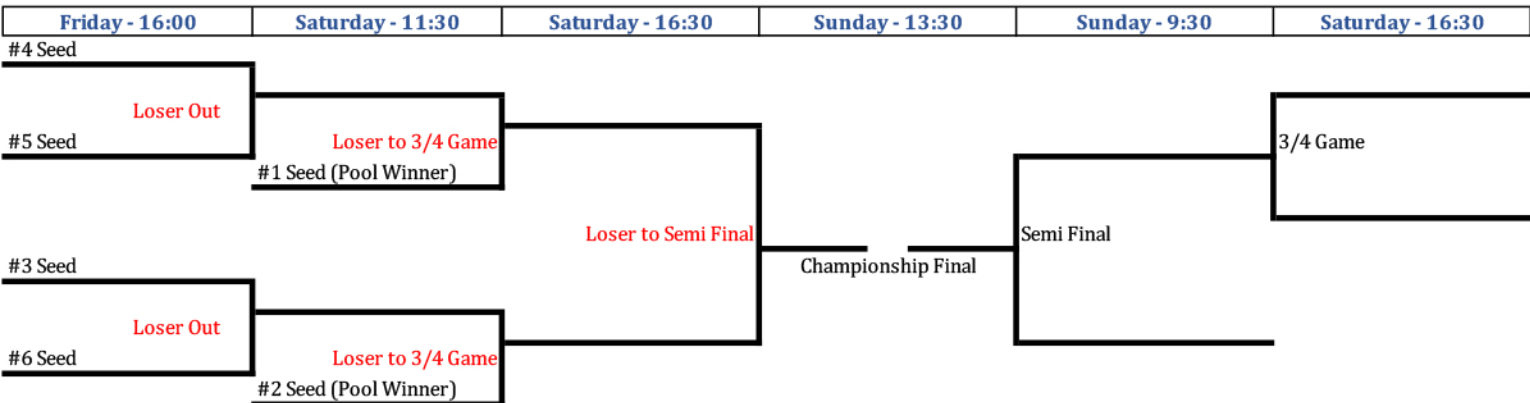

Draws to be streamed (Sheet C only)	POOL A	POOL B		
Feature draws Pool A	Martin / Griffith	MAR/GRI	Weagle / Epping	WEA/EPP
Feature draws Pool B	Njegovan / Laing	NIE/LAI	Homan / Morris	HOM/MOR
	Birchard / Schneider	BIR/SCH	Sweeting / Kennedy	SWE/KEN
	Sahaidak / Lott	SAH/LOT	Grandy / Janssen	GRA/JAN
	Walker / Muyres	WAL/MUY	Sauder / Bottcher	SAU/BOT
	Desjardins / Desjardins	DES/DES	Tuck / Tuck	TUC/TUC
	Wasylikiw / Konings	WAS/KON	St Georges / Asselin	STG/ASS
	Einarson / Jacobs	EIN/JAC	Carey / Hodgson	CAR/HOD

*Seeds 3 through 6 ranked based on RR Record, then by LSD