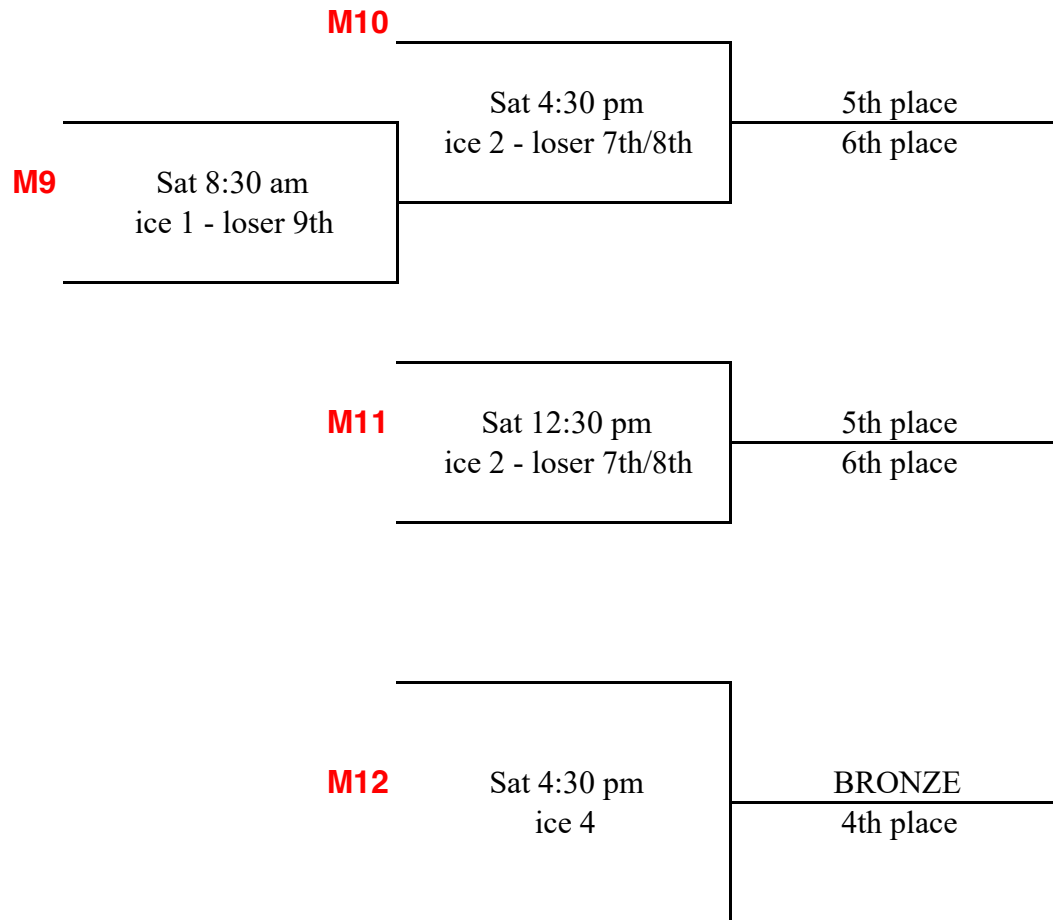

CHAMPIONSHIP ROUND - MEN

CHAMPIONSHIP CONSOLATION - MEN

CONSOLATION B1 - MEN

CONSOLATION B2 - MEN

M19

Sat 12:30 pm
ice 1 - loser 14th/15th

12th place

13th place

M20

Sat 12:30 pm
ice 4 - loser 14th/15th

12th place

13th place

CONSOLATION C1 - MEN

CONSOLATION C2 - MEN

M27

Sat 12:30 pm
ice 7 - loser 20th/21st

18th/19th

M28

Sat 4:30 pm
ice 7 - loser 20th/21st

18th/19th