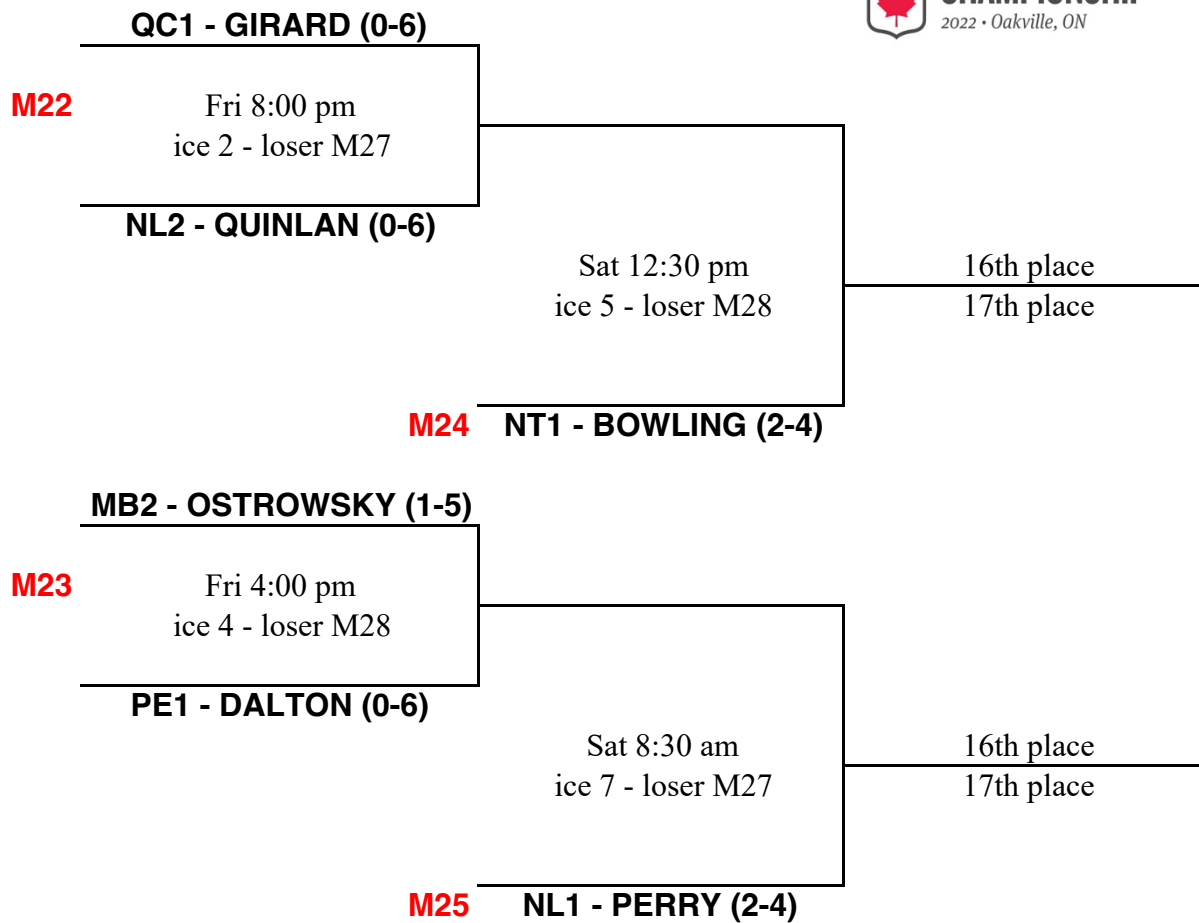

CHAMPIONSHIP ROUND - MEN

CHAMPIONSHIP CONSOLATION - MEN

CONSOLATION B1 - MEN

CONSOLATION B2 - MEN

M19

Sat 12:30 pm
ice 1 - loser 14th/15th

12th place

13th place

M20

Sat 12:30 pm
ice 4 - loser 14th/15th

12th place

13th place

CONSOLATION C1 - MEN

CONSOLATION C2 - MEN

M27

Sat 12:30 pm
ice 7 - loser 20th/21st

18th/19th

M28

Sat 4:30 pm
ice 7 - loser 20th/21st

18th/19th