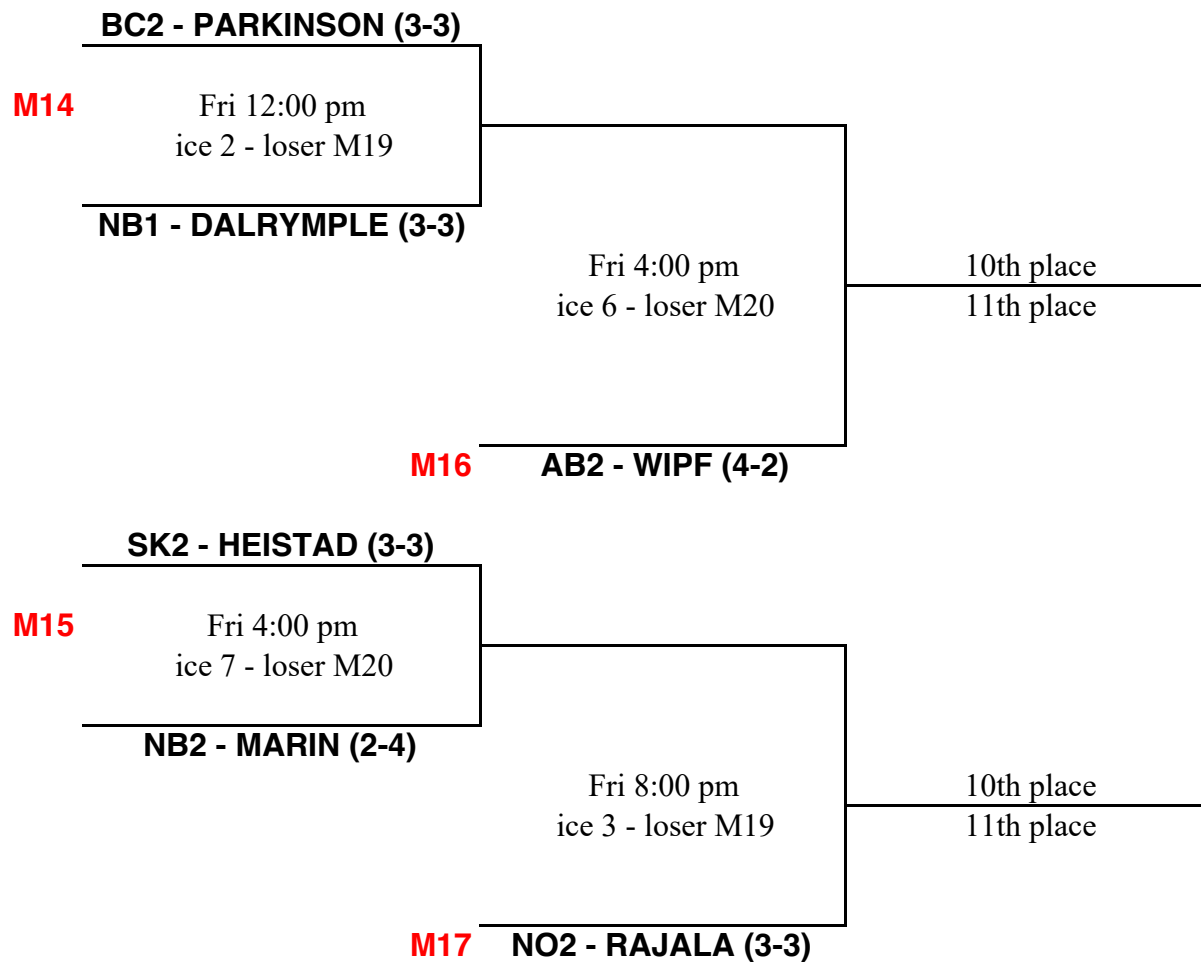

CHAMPIONSHIP ROUND - MEN

CHAMPIONSHIP CONSOLATION - MEN

CONSOLATION B1 - MEN

CONSOLATION B2 - MEN

M19

Sat 12:30 pm
ice 1 - loser 14th/15th

12th place

13th place

M20

Sat 12:30 pm
ice 4 - loser 14th/15th

12th place

13th place

CONSOLATION C1 - MEN

CONSOLATION C2 - MEN

M27

Sat 12:30 pm
ice 7 - loser 20th/21st

18th/19th

M28

Sat 4:30 pm
ice 7 - loser 20th/21st

18th/19th