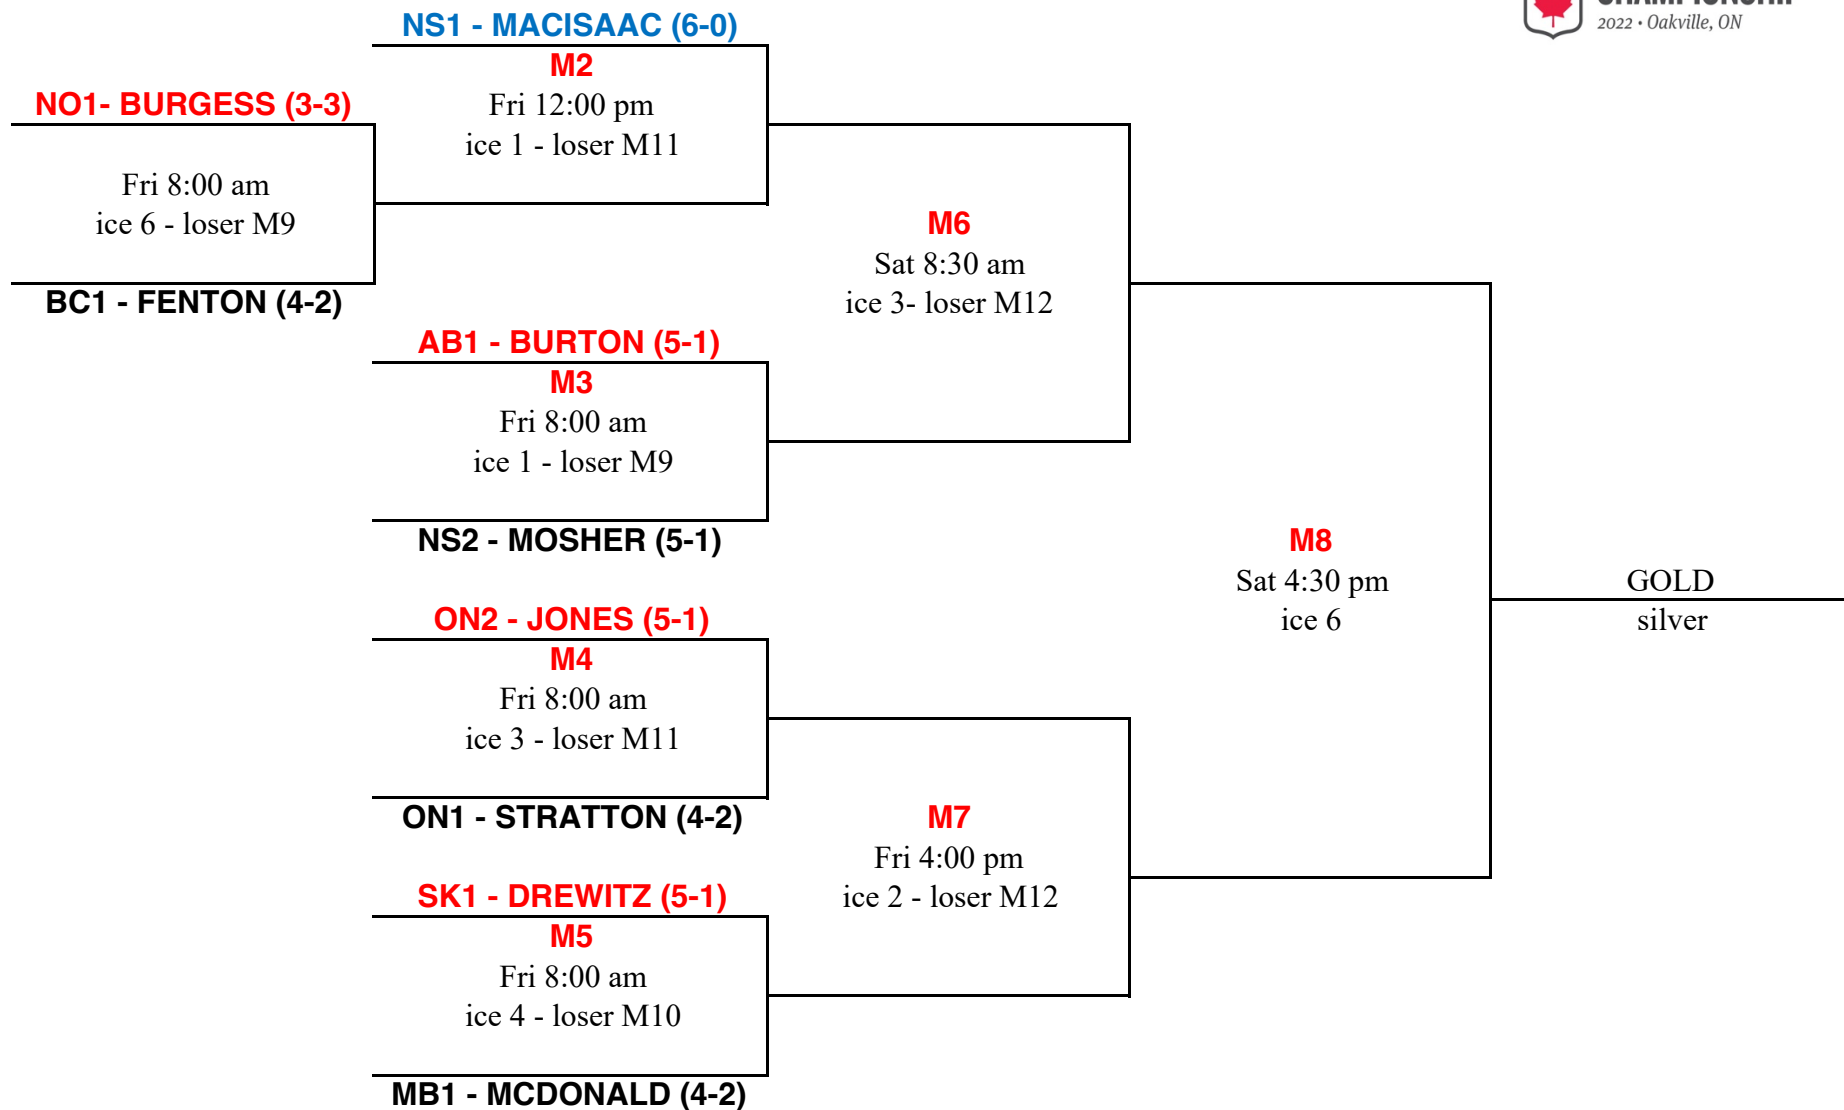

CHAMPIONSHIP ROUND - MEN

CHAMPIONSHIP CONSOLATION - MEN

CONSOLATION B1 - MEN

CONSOLATION B2 - MEN

M19

Sat 12:30 pm
ice 1 - loser 14th/15th

12th place

13th place

M20

Sat 12:30 pm
ice 4 - loser 14th/15th

12th place

13th place

CONSOLATION C1 - MEN

CONSOLATION C2 - MEN

M27

Sat 12:30 pm
ice 7 - loser 20th/21st

18th/19th

M28

Sat 4:30 pm
ice 7 - loser 20th/21st

18th/19th