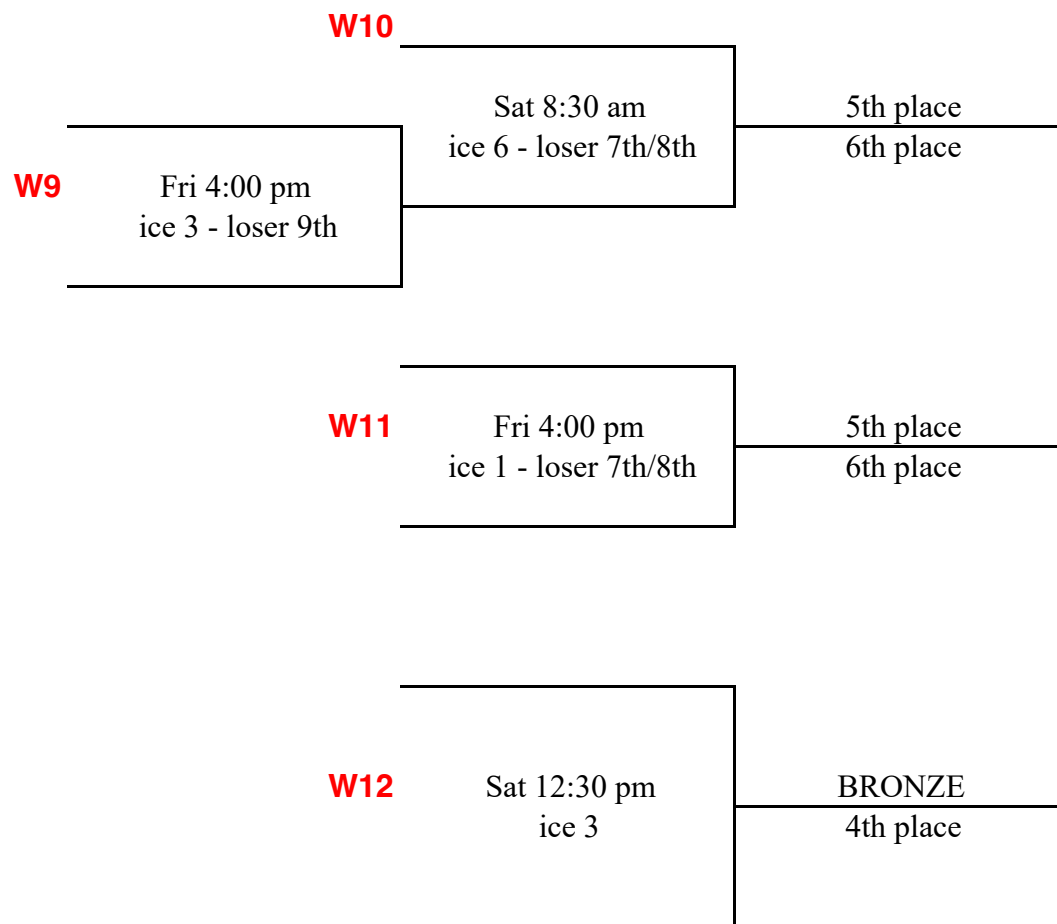

CHAMPIONSHIP ROUND - WOMEN

CHAMPIONSHIP CONSOLATION - WOMEN

CONSOLATION B1 - WOMEN

CONSOLATION B2 - WOMEN

W19

Sat 4:30 pm
ice 3 - loser 14th/15th

12th place
13th place

W20

Sat 8:30 am
ice 5 - loser 14th/15th

12th place
13th place

CONSOLATION C1 - WOMEN

CONSOLATION C2 - WOMEN

W27

Sat 4:30 pm
ice 1 - loser 20th/21st

18th/19th

W28

Sat 4:30 pm
ice 5 - loser 20th/21st

18th/19th