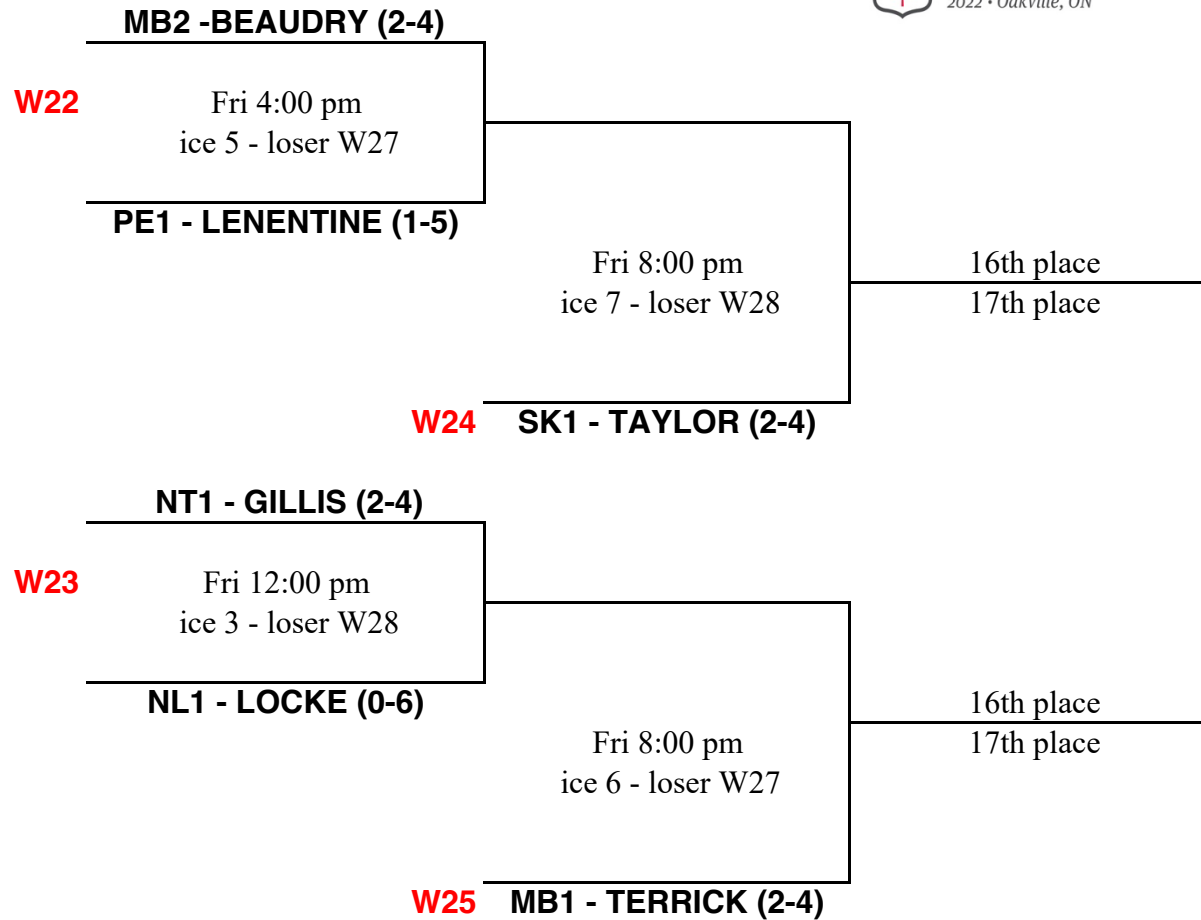

CHAMPIONSHIP ROUND - WOMEN

CHAMPIONSHIP CONSOLATION - WOMEN

CONSOLATION B1 - WOMEN

CONSOLATION B2 - WOMEN

W19

Sat 4:30 pm
ice 3 - loser 14th/15th

12th place
13th place

W20

Sat 8:30 am
ice 5 - loser 14th/15th

12th place
13th place

CONSOLATION C1 - WOMEN

CONSOLATION C2 - WOMEN

W27

Sat 4:30 pm
ice 1 - loser 20th/21st

18th/19th

W28

Sat 4:30 pm
ice 5 - loser 20th/21st

18th/19th