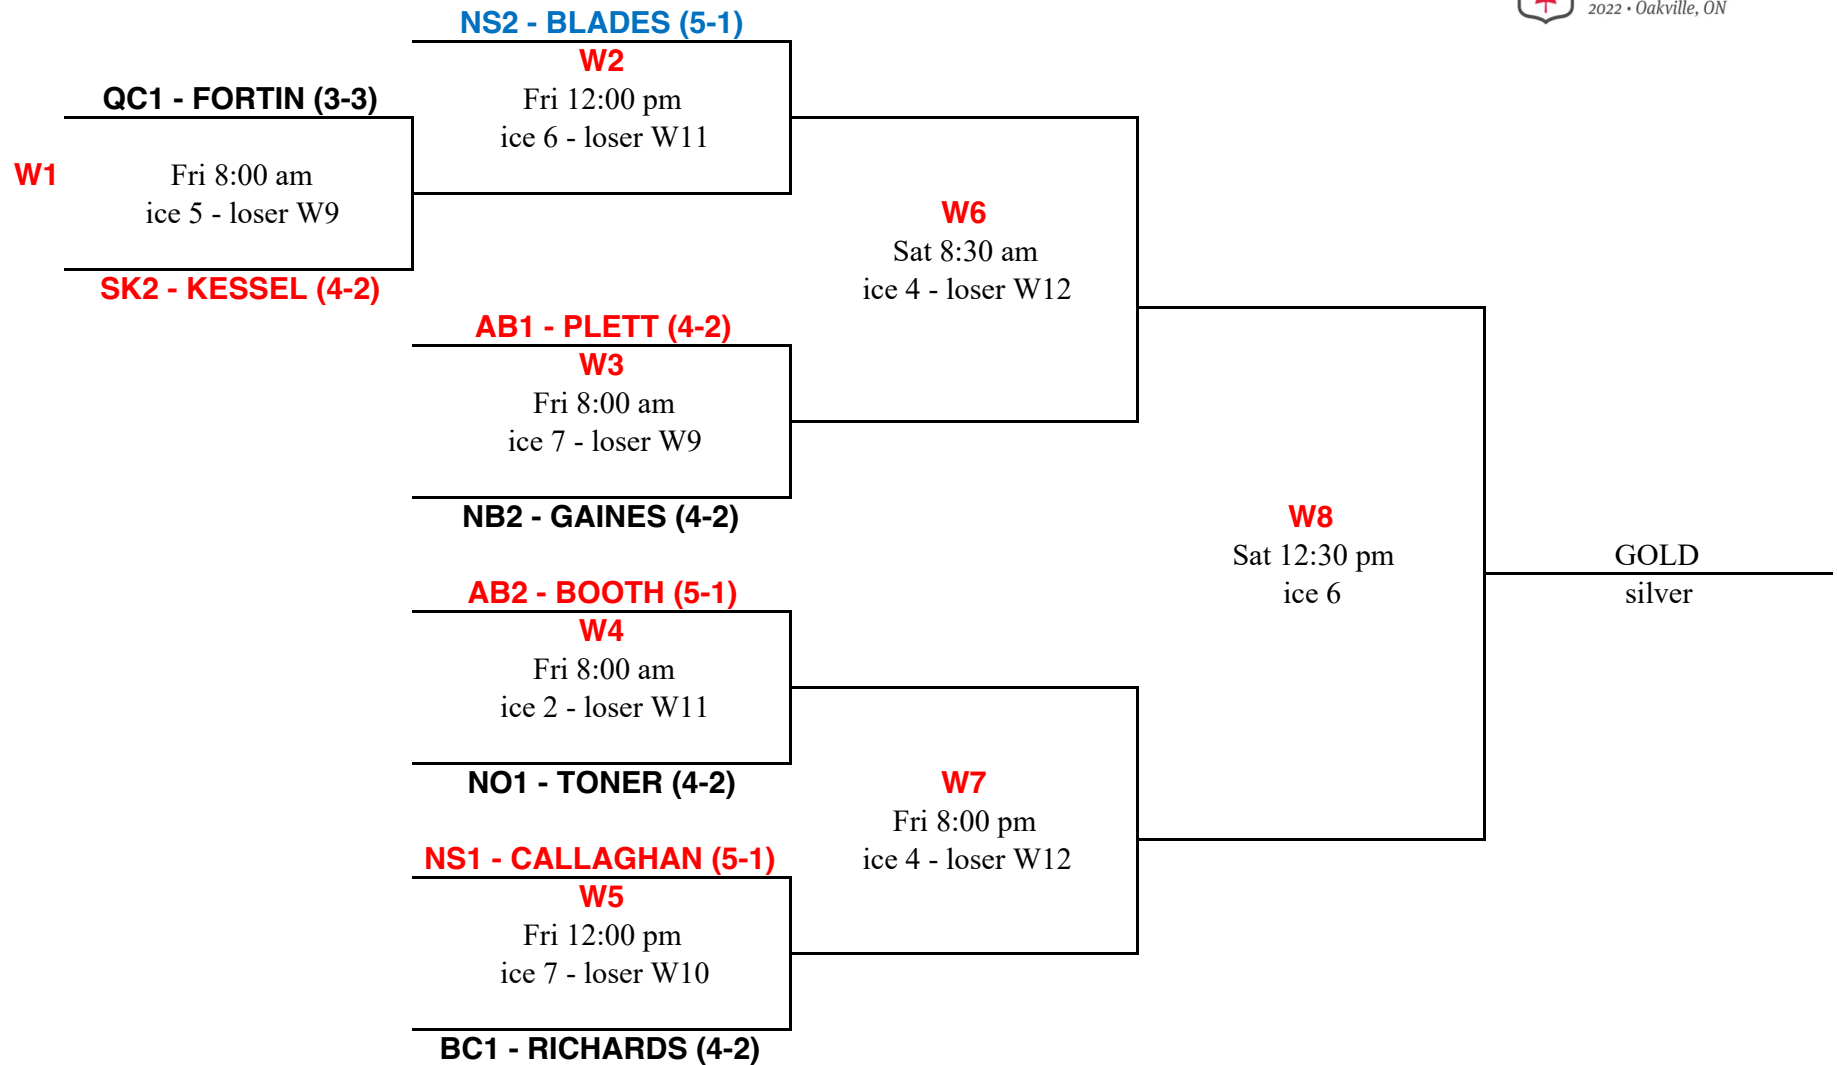

CHAMPIONSHIP ROUND - WOMEN

CHAMPIONSHIP CONSOLATION - WOMEN

CONSOLATION B1 - WOMEN

CONSOLATION B2 - WOMEN

W19

Sat 4:30 pm
ice 3 - loser 14th/15th

12th place
13th place

W20

Sat 8:30 am
ice 5 - loser 14th/15th

12th place
13th place

CONSOLATION C1 - WOMEN

CONSOLATION C2 - WOMEN

W27

Sat 4:30 pm
ice 1 - loser 20th/21st

18th/19th

W28

Sat 4:30 pm
ice 5 - loser 20th/21st

18th/19th