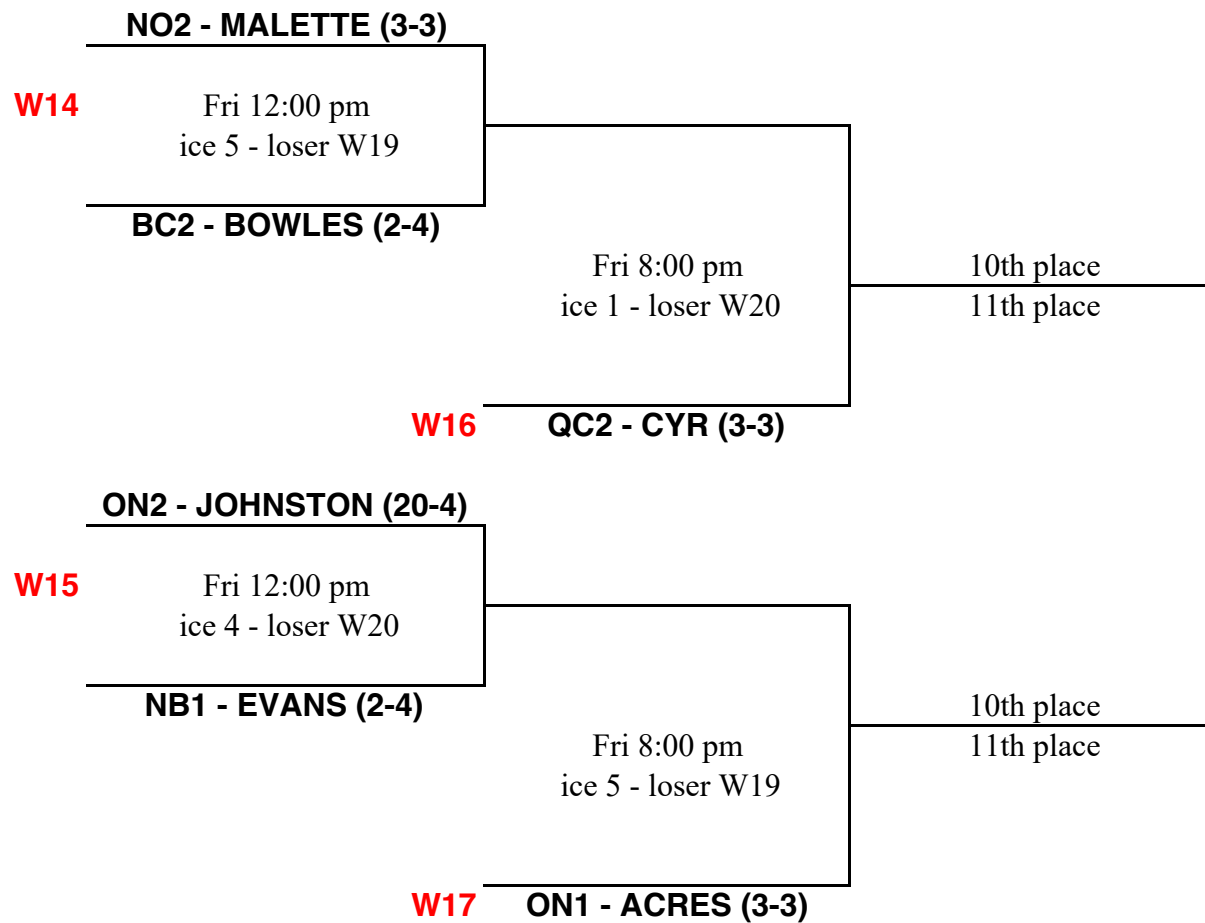

CHAMPIONSHIP ROUND - WOMEN

CHAMPIONSHIP CONSOLATION - WOMEN

CONSOLATION B1 - WOMEN

CONSOLATION B2 - WOMEN

W19

Sat 4:30 pm
ice 3 - loser 14th/15th

12th place
13th place

W20

Sat 8:30 am
ice 5 - loser 14th/15th

12th place
13th place

CONSOLATION C1 - WOMEN

CONSOLATION C2 - WOMEN

W27

Sat 4:30 pm
ice 1 - loser 20th/21st

18th/19th

W28

Sat 4:30 pm
ice 5 - loser 20th/21st

18th/19th