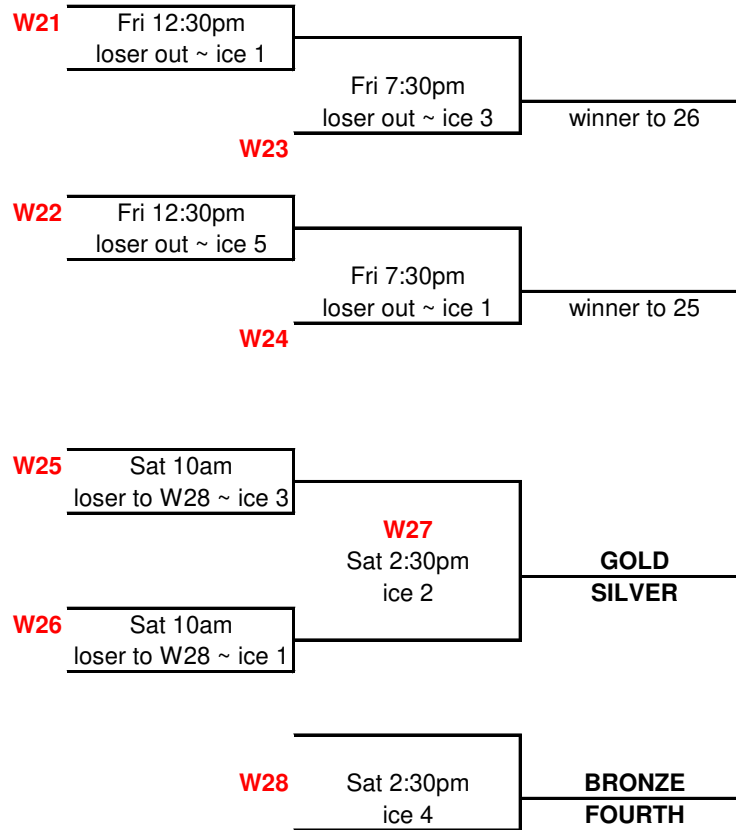

2023 Club Championships Draw Schedule				ice 1	ice 2	ice 3	ice 4	ice 5	ice 6
Saturday, Nov. 18	teams arrive	all-day		Teams Arrive					
Sunday, Nov. 19	practice	8:30am		ON	NB	NS	NU	NT	YT
		9:35am		BC	PE	NO	NL	SK	QC
		11:30am		NS	SK	NO	ON	NT	QC
		12:35pm		AB	BC	NB	NU	YT	
		2:30pm		AB	MB	NL	MB	PE	
	Draw 1	6:00pm	1	NB vs ON	MB vs NL	PE vs ON	NL vs NO	NU vs SK	AB vs NT
	opening reception	8:00pm		Opening Reception					
MONDAY	Draw 2	12:00pm	2	YT vs NS	MB vs YT	PE vs QC	BC vs QC	NU vs BC	NT vs NO
NOV 20	Draw 3	4:00pm	3	NS vs NT	ON vs NU	NL vs AB	ON vs AB	MB vs PE	NO vs NB
		7:00pm		Opening Ceremonies					
	Draw 4	8:30pm	4	NB vs NT	QC vs NU	YT vs SK	NS vs NO	MB vs PE	QC vs YT
TUESDAY	Draw 5	9:00am	5	NU vs NL	NB vs NT	NL vs ON	AB vs MB	NO vs NS	SK vs ON
NOV 21	Draw 6	12:30pm	6	NU vs YT	YT vs NT	BC vs NS	SK vs MB	QC vs NB	BC vs QC
	Draw 7	4:00pm	7	PE vs SK	AB vs NS	NT vs NO	NL vs ON	NB vs NL	AB vs NU
	Draw 8	7:30pm	8	PE vs BC	NO vs NB	NT vs QC	YT vs QC	YT vs BC	SK vs NU
WEDNESDAY	Draw 9	9:00am	9	QC vs MB	BC vs SK	AB vs NB	PE vs NU	ON vs NT	NS vs NL
NOV 22	Draw 10	12:30pm	10	ON vs MB	SK vs AB	NO vs YT	PE vs NU	NS vs NT	NB vs BC
	Draw 11	4:00pm	11	NL vs AB	NO vs ON	MB vs BC	NS vs NB	QC vs SK	YT vs PE
	Draw 12	7:30pm	12	BC vs NO	QC vs NS	MB vs SK	NB vs YT	ON vs AB	NL vs PE
THURSDAY	Draw 13	9:00am	13	SK vs PE	NT vs NL	ON vs NS	BC vs YT	AB vs NO	NU vs MB
NOV 23	Draw 14	12:30pm	14	AB vs PE	NT vs BC	NS vs NB	SK vs NL	NO vs QC	NU vs MB
	Draw 15	4:00pm	DK1	M1	M2		M3	M4	
	Draw 16	7:30pm	DK2	W15	W16		W17	W18	
FRIDAY	Draw 17	10:00am	DK3	M8	M6		M5	M7	
	Draw 18	1:30pm	DK4	W21	W20		W19	W22	
NOV 24	Draw 19	7:00pm	DK5	W24	M9		W23	M10	
Saturday, Nov. 25	Semi Finals	10:00am	SF	W26	M11		W25	M12	
	Gold / Bronze	2:30pm	Finals	M13	W27		M14	W28	

**Championship - WOMEN** i.e. WA2 = 2nd in women's pool A; WB4 = 4th in women's pool B

The top 4 teams from each pool will play in a double knockout (games 15-24) that will qualify 4 teams to the medal round (games 25-28)