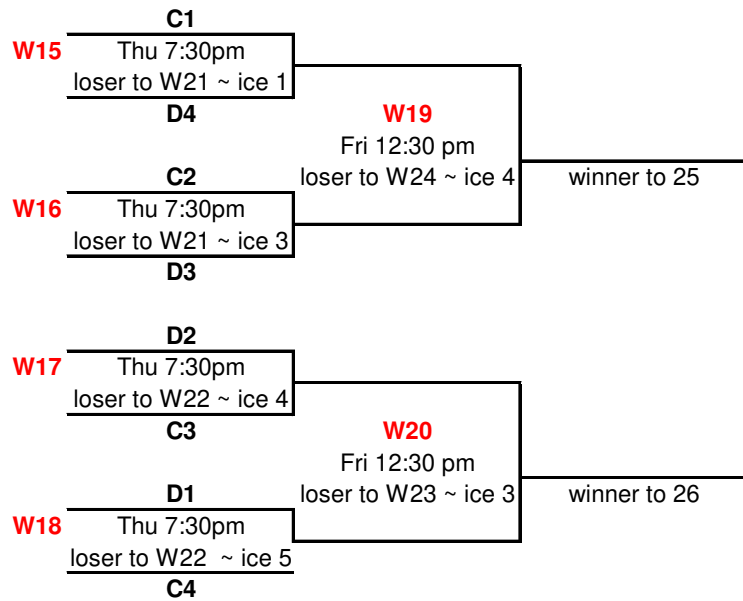

2023 Club Championships Draw Schedule				ice 1	ice 2	ice 3	ice 4	ice 5	ice 6
Saturday, Nov. 18	teams arrive	all-day		Teams Arrive					
Sunday, Nov. 19	practice	8:30am		ON	NB	NS	NU	NT	YT
		9:35am		BC	PE	NO	NL	SK	QC
		11:30am		NS	SK	NO	ON	NT	QC
		12:35pm		AB	BC	NB	NU	YT	
		2:30pm		AB	MB	NL	MB	PE	
	Draw 1	6:00pm	1	NB vs ON	MB vs NL	PE vs ON	NL vs NO	NU vs SK	AB vs NT
	opening reception	8:00pm		Opening Reception					
MONDAY	Draw 2	12:00pm	2	YT vs NS	MB vs YT	PE vs QC	BC vs QC	NU vs BC	NT vs NO
NOV 20	Draw 3	4:00pm	3	NS vs NT	ON vs NU	NL vs AB	ON vs AB	MB vs PE	NO vs NB
		7:00pm		Opening Ceremonies					
	Draw 4	8:30pm	4	NB vs NT	QC vs NU	YT vs SK	NS vs NO	MB vs PE	QC vs YT
TUESDAY	Draw 5	9:00am	5	NU vs NL	NB vs NT	NL vs ON	AB vs MB	NO vs NS	SK vs ON
NOV 21	Draw 6	12:30pm	6	NU vs YT	YT vs NT	BC vs NS	SK vs MB	QC vs NB	BC vs QC
	Draw 7	4:00pm	7	PE vs SK	AB vs NS	NT vs NO	NL vs ON	NB vs NL	AB vs NU
	Draw 8	7:30pm	8	PE vs BC	NO vs NB	NT vs QC	YT vs QC	YT vs BC	SK vs NU
WEDNESDAY	Draw 9	9:00am	9	QC vs MB	BC vs SK	AB vs NB	PE vs NU	ON vs NT	NS vs NL
NOV 22	Draw 10	12:30pm	10	ON vs MB	SK vs AB	NO vs YT	PE vs NU	NS vs NT	NB vs BC
	Draw 11	4:00pm	11	NL vs AB	NO vs ON	MB vs BC	NS vs NB	QC vs SK	YT vs PE
	Draw 12	7:30pm	12	BC vs NO	QC vs NS	MB vs SK	NB vs YT	ON vs AB	NL vs PE
THURSDAY	Draw 13	9:00am	13	SK vs PE	NT vs NL	ON vs NS	BC vs YT	AB vs NO	NU vs MB
NOV 23	Draw 14	12:30pm	14	AB vs PE	NT vs BC	NS vs NB	SK vs NL	NO vs QC	NU vs MB
	Draw 15	4:00pm	DK1	M1	M2		M3	M4	
	Draw 16	7:30pm	DK2	W15	W16		W17	W18	
FRIDAY	Draw 17	10:00am	DK3	M8	M6		M5	M7	
	Draw 18	1:30pm	DK4	W21	W20		W19	W22	
NOV 24	Draw 19	7:00pm	DK5	W24	M9		W23	M10	
Saturday, Nov. 25	Semi Finals	10:00am	SF	W26	M11		W25	M12	
	Gold / Bronze	2:30pm	Finals	M13	W27		M14	W28	

**Championship - WOMEN** i.e. WA2 = 2nd in women's pool A; WB4 = 4th in women's pool B

The top 4 teams from each pool will play in a double knockout (games 15-24) that will qualify 4 teams to the medal round (games 25-28)