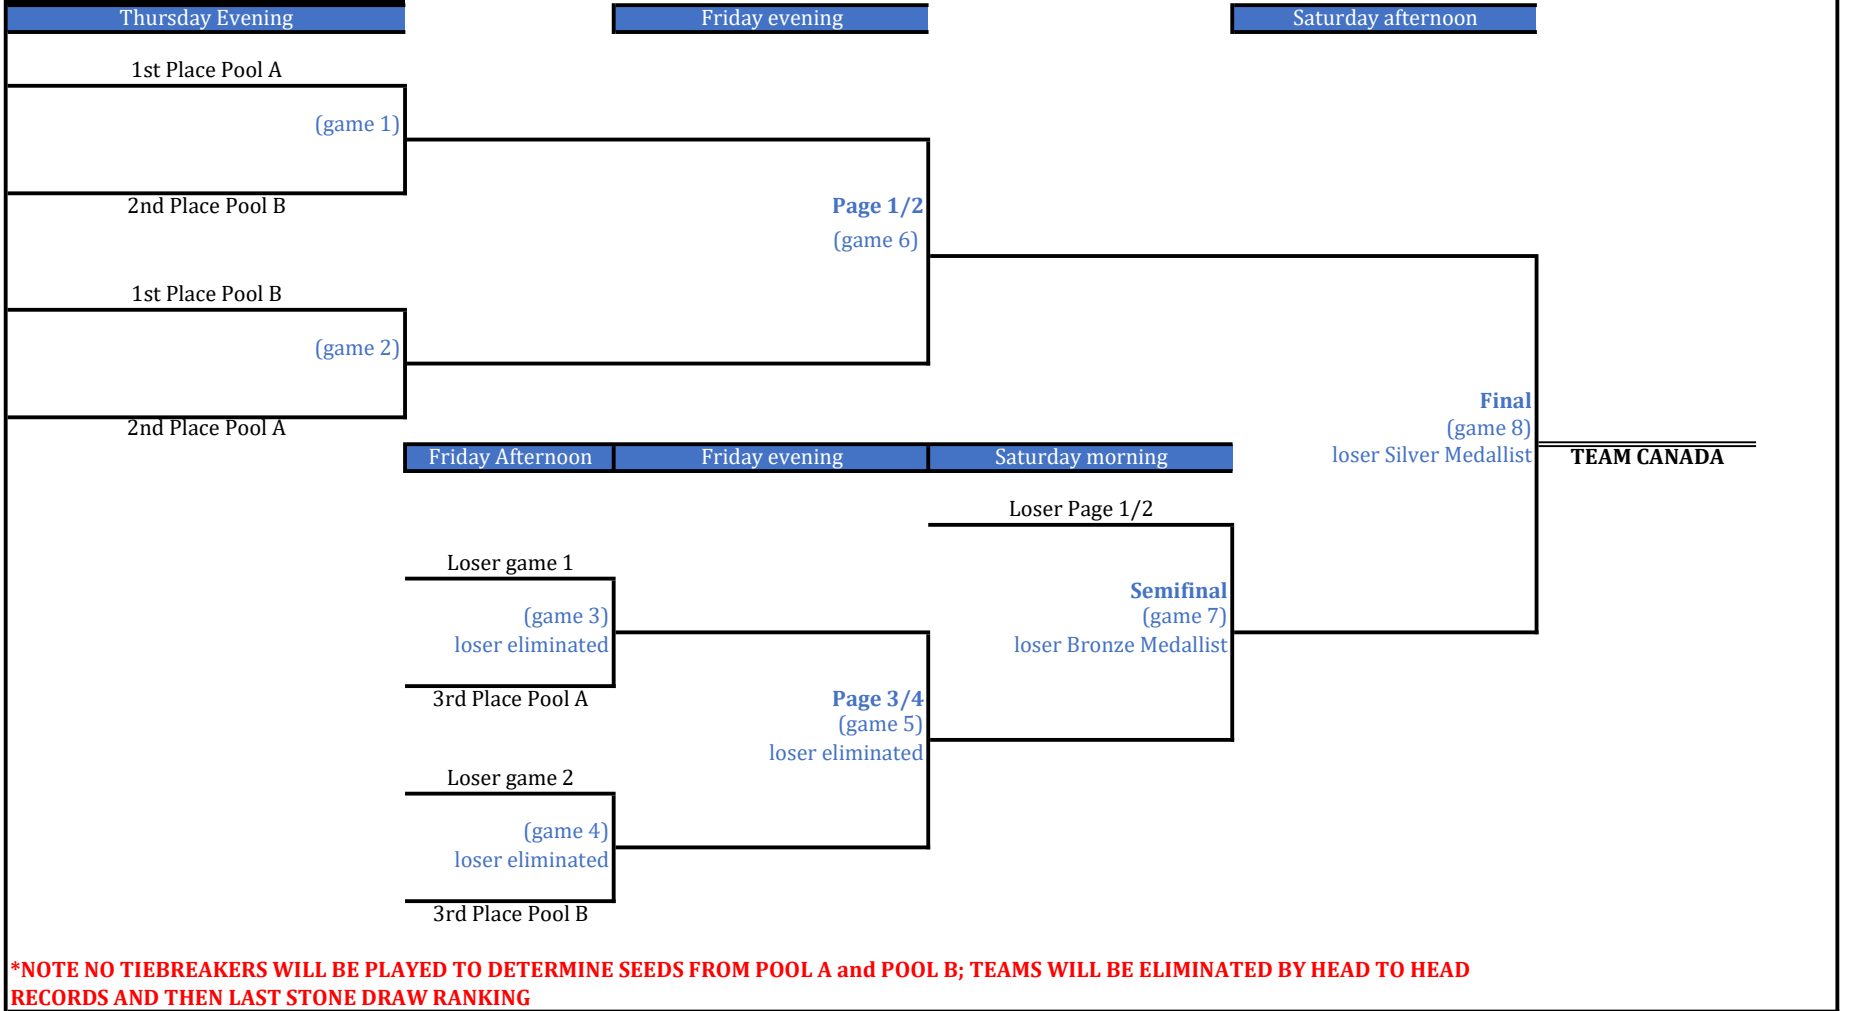

Draws to be streamed

POOL A

- A1 Walker/Muyres
- A2 Martin/Laycock
- A3 Homan/Bottcher
- A4 Gionest/Desjardins
- A5 Jones/Laing
- A6 Zheng/Pietrangelo
- A7 Papley/Van Amsterdam
- A8 Tran/Kleiter

POOL B

- B1 Lott/Lott
- B2 Sandham/Craig
- B3 Weagle/Epping
- B4 Reese-Hansen/Chester
- B5 Peterman/Gallant
- B6 Adams/Robichaud
- B7 Cotter/Cotter
- B8 Armstrong/Griffith

PLAYOFFS

***NOTE NO TIEBREAKERS WILL BE PLAYED TO DETERMINE SEEDS FROM POOL A and POOL B; TEAMS WILL BE ELIMINATED BY HEAD TO HEAD RECORDS AND THEN LAST STONE DRAW RANKING**