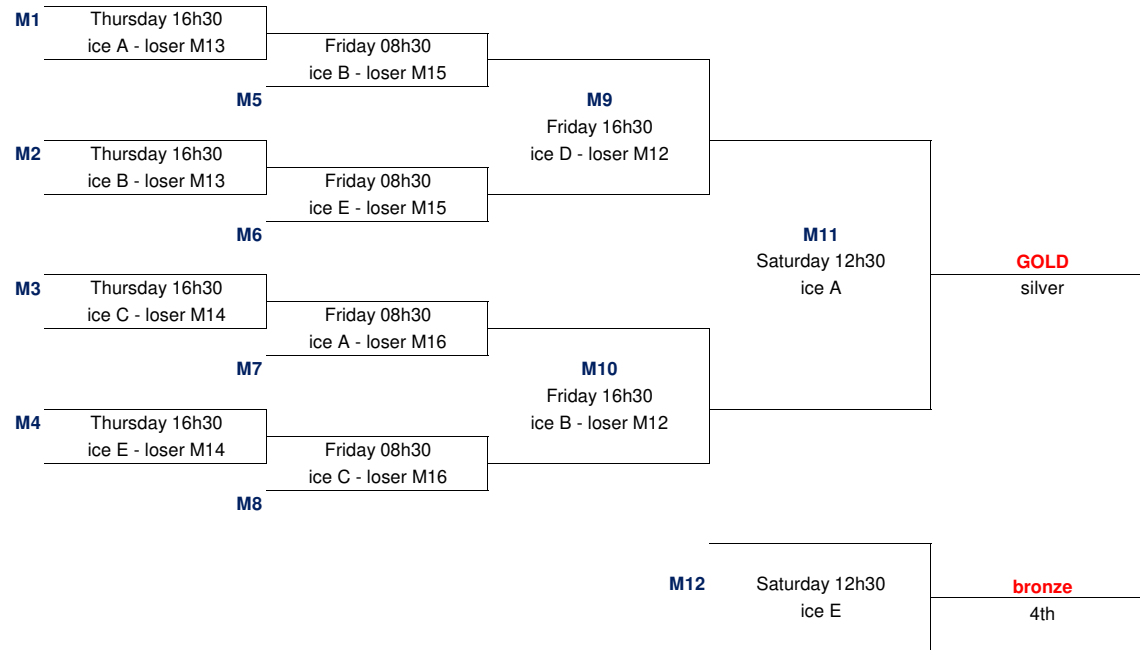

Friday @ 8:30 am	M7	M5	M8	W14	M6	M13	M14
Friday @ 12:30 pm	W7	W5	W8	W13	W6		
Friday @ 4:30 pm	M23	M10	M20	M9	M26	M15	M16
Friday @ 8:30 pm	W23	W10	W20	W9	W26	W15	W16

Saturday @ 8:30 am	W27	M17			W17	M18	
Saturday @ 12:30 pm	M11	M21	M24		M12	M27	
Saturday @ 3:30 pm	W11	W18	W21		W12	W24	

Women POOL A	Women POOL B	Women POOL C	Men POOL A	Men POOL B	Men POOL C
NS1	AB1	BC1	NS1	NL1	AB1
ON1	MB1	QC1	QC1	MB1	NB1
NL1	NB1	PE1	SK1	PE1	ON1
NT1	SK1	NO1	NT1	BC1	NO1
NU1	NS2	AB2	YT1	NU1	NS2
MB2	QC2	ON2	NB2	AB2	NL2
BC2	NL2	SK2	MB2	QC2	SK2

WOMEN - PLAYOFF ROUND

CONSOLATION B

CONSOLATION B

RANKING GAMES

Teams Ranked 13 - 15	
vs	W19 Thursday 20h30 ~ ice G
vs	W20 Friday 20h30 ~ ice C
vs	W21 Saturday 16h30 ~ ice C
Teams Ranked 16 - 18	
vs	W22 Thursday 20h30 ~ ice D
vs	W23 Friday 20h30 ~ ice A
vs	W24 Saturday 16h30 ~ ice F
Teams Ranked 19 - 21	
vs	W25 Thursday 20h30 ~ ice F
vs	W26 Friday 20h30 ~ ice E
vs	W27 Saturday 08h30 ~ ice A

MEN - PLAYOFF ROUND

CONSOLATION B

CONSOLATION A

RANKING GAMES

Teams Ranked 13 - 15	
vs	M19 Thursday 16h30 ~ ice F
vs	M20 Friday 16h30 ~ ice C
vs	M21 Saturday 12h30 ~ ice B
Teams Ranked 16 - 18	
vs	M22 Thursday 16h30 ~ ice G
vs	M23 Friday 16h30 ~ ice A
vs	M24 Saturday 12h30 ~ ice C
Teams Ranked 19 - 21	
vs	M25 Thursday 16h30 ~ ice D
vs	M26 Friday 16h30 ~ ice E
vs	M27 Saturday 12h30 ~ ice F