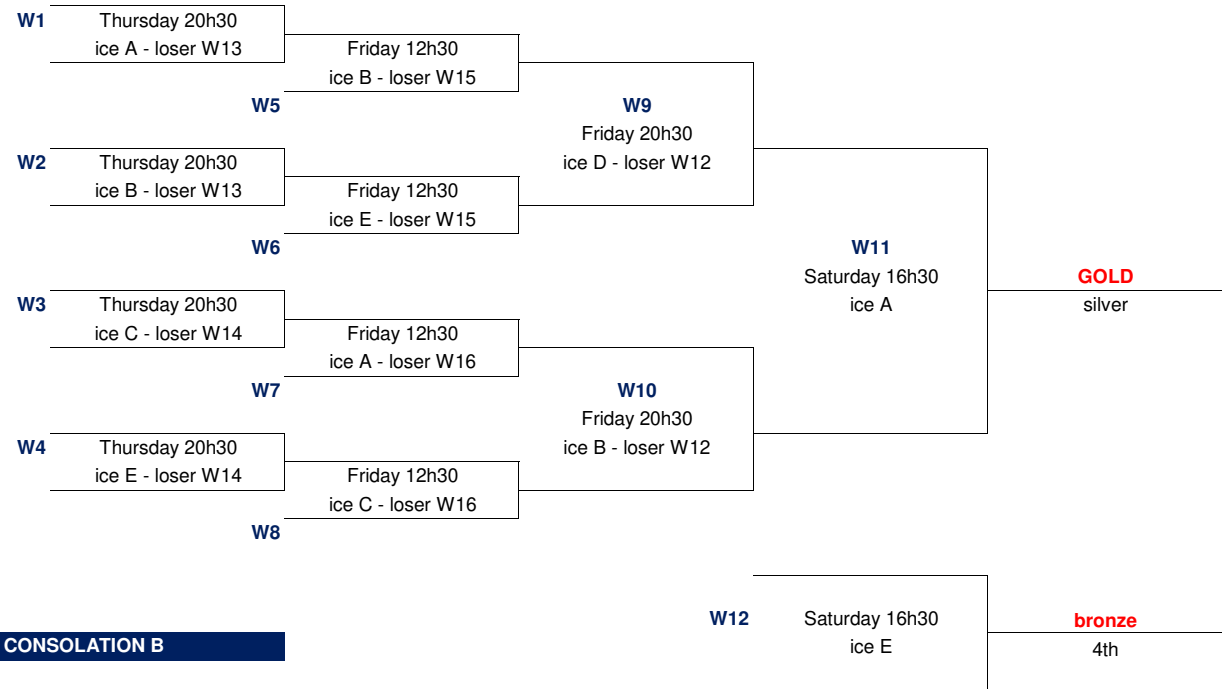

WOMEN - PLAYOFF ROUND

CONSOLATION B