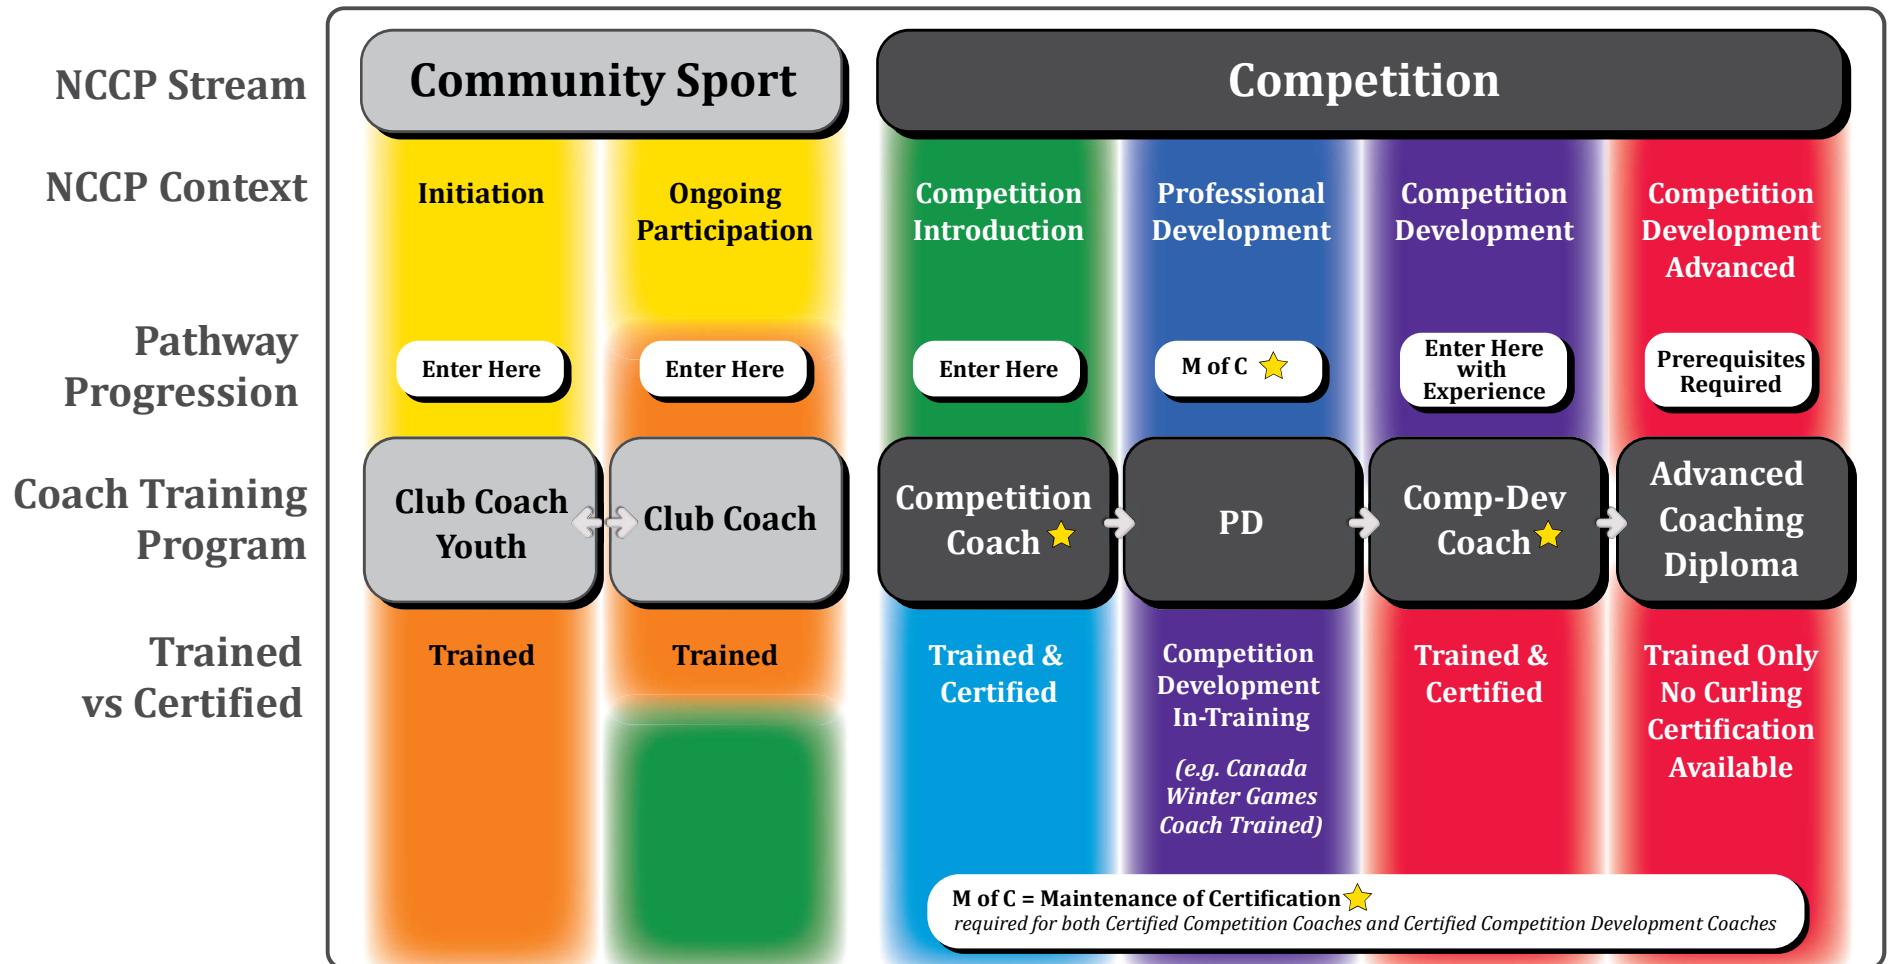

Coach Development Model

LTCDC Stage Active Start & Active for Life - supported by any coach in system

FUNdamentals | Learn to Train | Train to Train | Learn to Compete | Train to Compete | Learn to Excel | Train to Excel