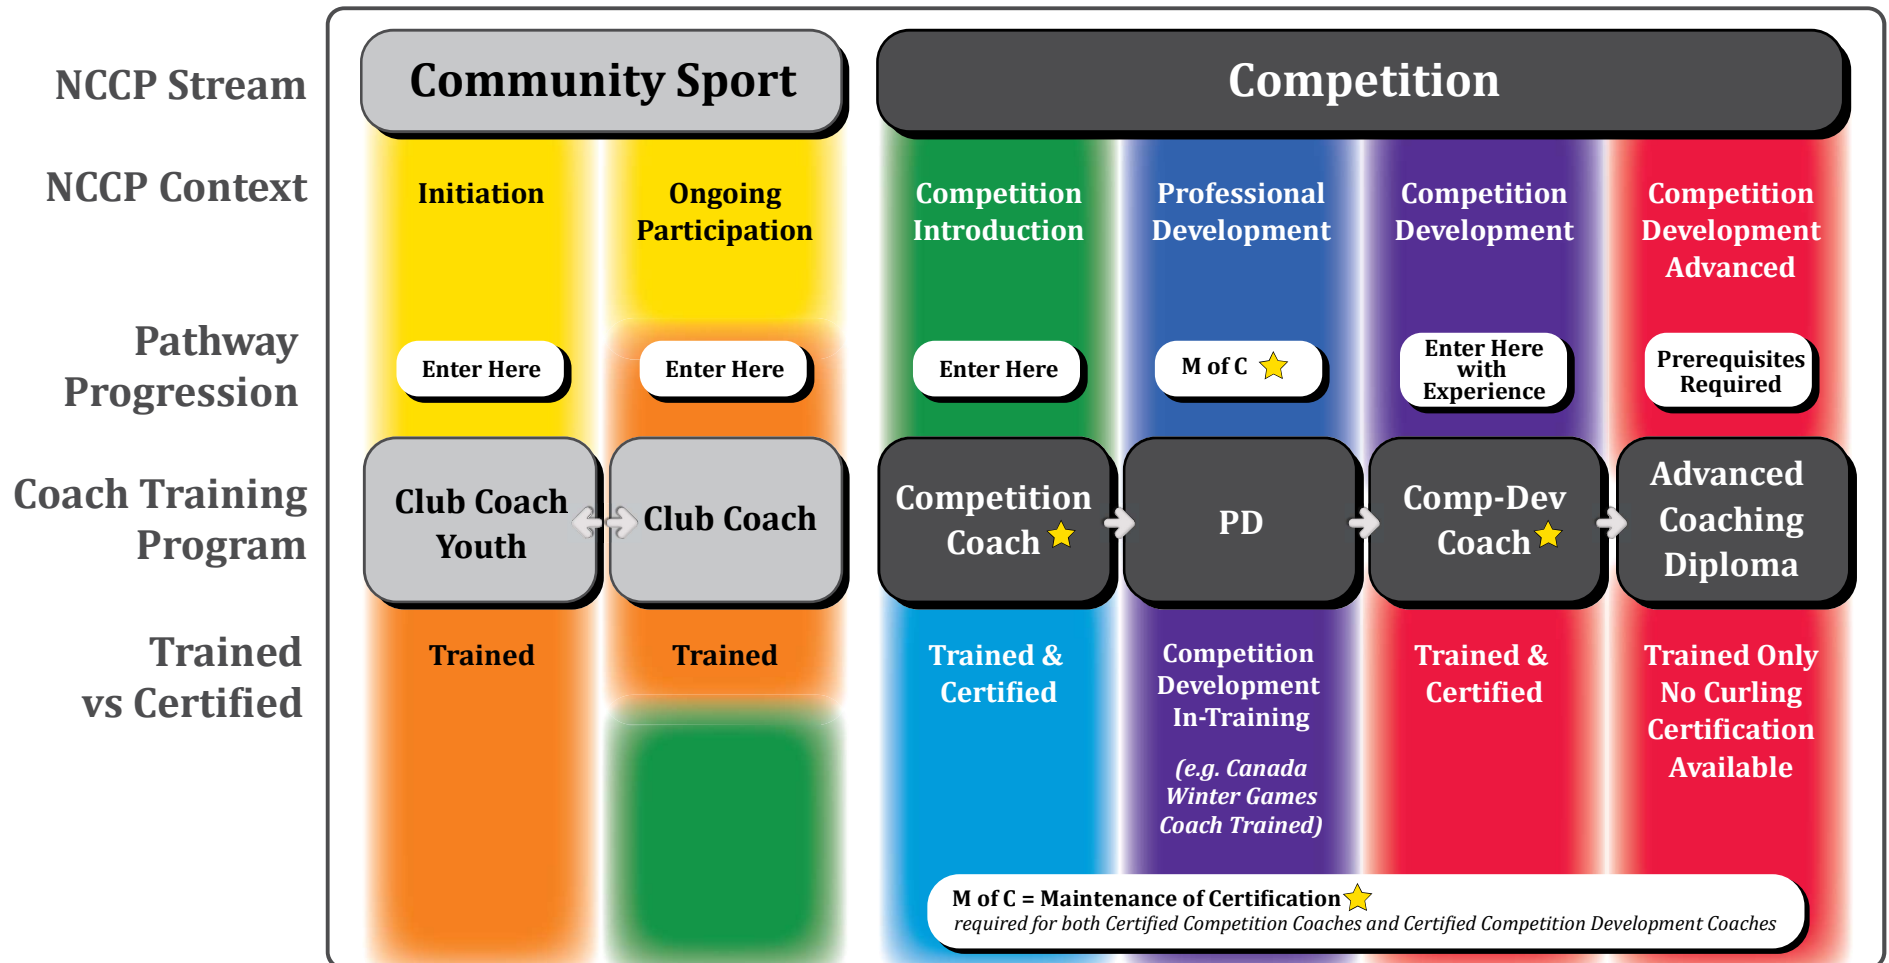

Coach Development Model

LTCDC Stage Active Start & Curl for Life - supported by any coach in system

FUNdamentals | Learn to Train | Train to Train | Learn to Compete | Train to Compete | Learn to Excel | Train to Excel